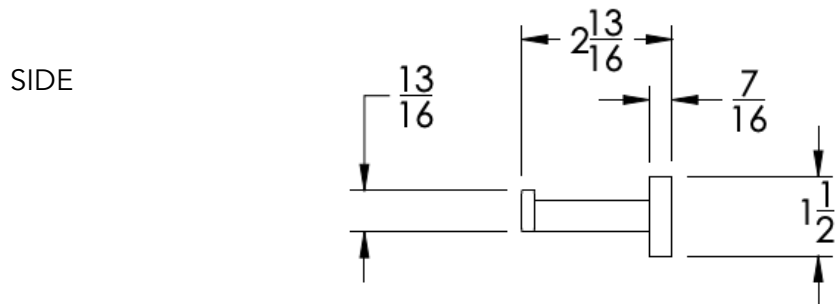

Dimension in inches

NOTE: Dimensions subject to change without notice.