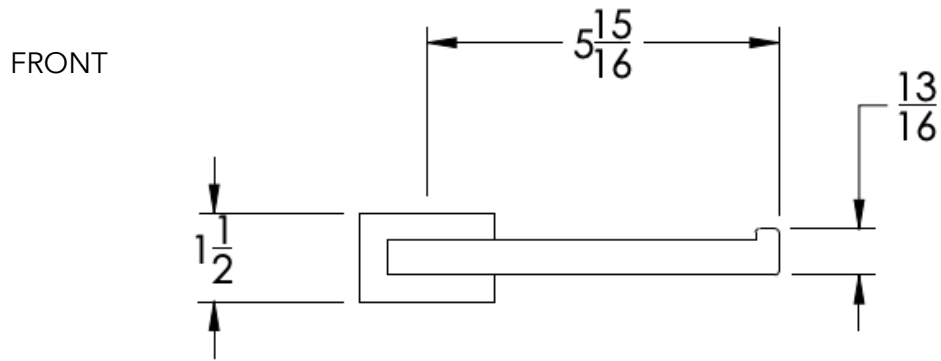

neelnox

LET
THERE
BE **DESIGN.**

FEATURES

- Premium 304 Grade Stainless Steel
- Solid Mount Construction
- Concealed Installation Hardware
- State of the art wall anchors included for installation on Dry wall or Tile

COLLECTION EMERGENCE

TISSUE HOLDER

Model	Product	Finishes Available
EMG-TPHR	Tissue Holder (Facing Right)	Multiple finishes available. Over 23 finishes to choose from.
EMG-TPHL	Tissue Holder (Facing Left)	

Dimension in inches

NOTE: Dimensions subject to change without notice.