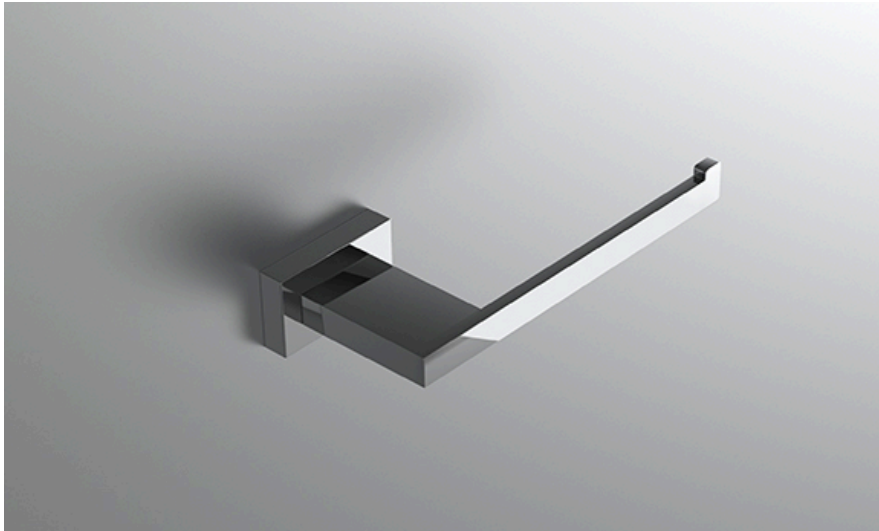

neelnox

LET
THERE
BE **DESIGN.**

FEATURES

- Premium 304 Grade Stainless Steel
- Solid Mount Construction
- Concealed Installation Hardware
- State of the art wall anchors included for installation on Dry wall or Tile

COLLECTION EMERGENCE

TISSUE HOLDER

Model	Product	Finishes Available
EMG-TPHR	Tissue Holder (Facing Right)	Multiple finishes available. Over 23 finishes to choose from.
EMG-TPHL	Tissue Holder (Facing Left)	