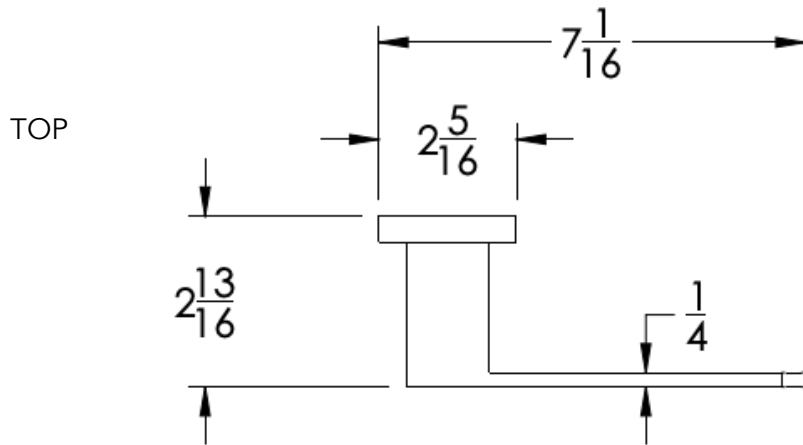

neelnox

LET
THERE
BE **DESIGN.**

FEATURES

- Premium 304 Grade Stainless Steel
- Solid Mount Construction
- Concealed Installation Hardware
- State of the art wall anchors included for installation on Dry wall or Tile

COLLECTION EMERGENCE

TISSUE HOLDER

Model	Product	Finishes Available
EMG-TPHR	Tissue Holder (Facing Right)	Multiple finishes available. Over 23 finishes to choose from.
EMG-TPHL	Tissue Holder (Facing Left)	

Dimension in inches

NOTE: Dimensions subject to change without notice.